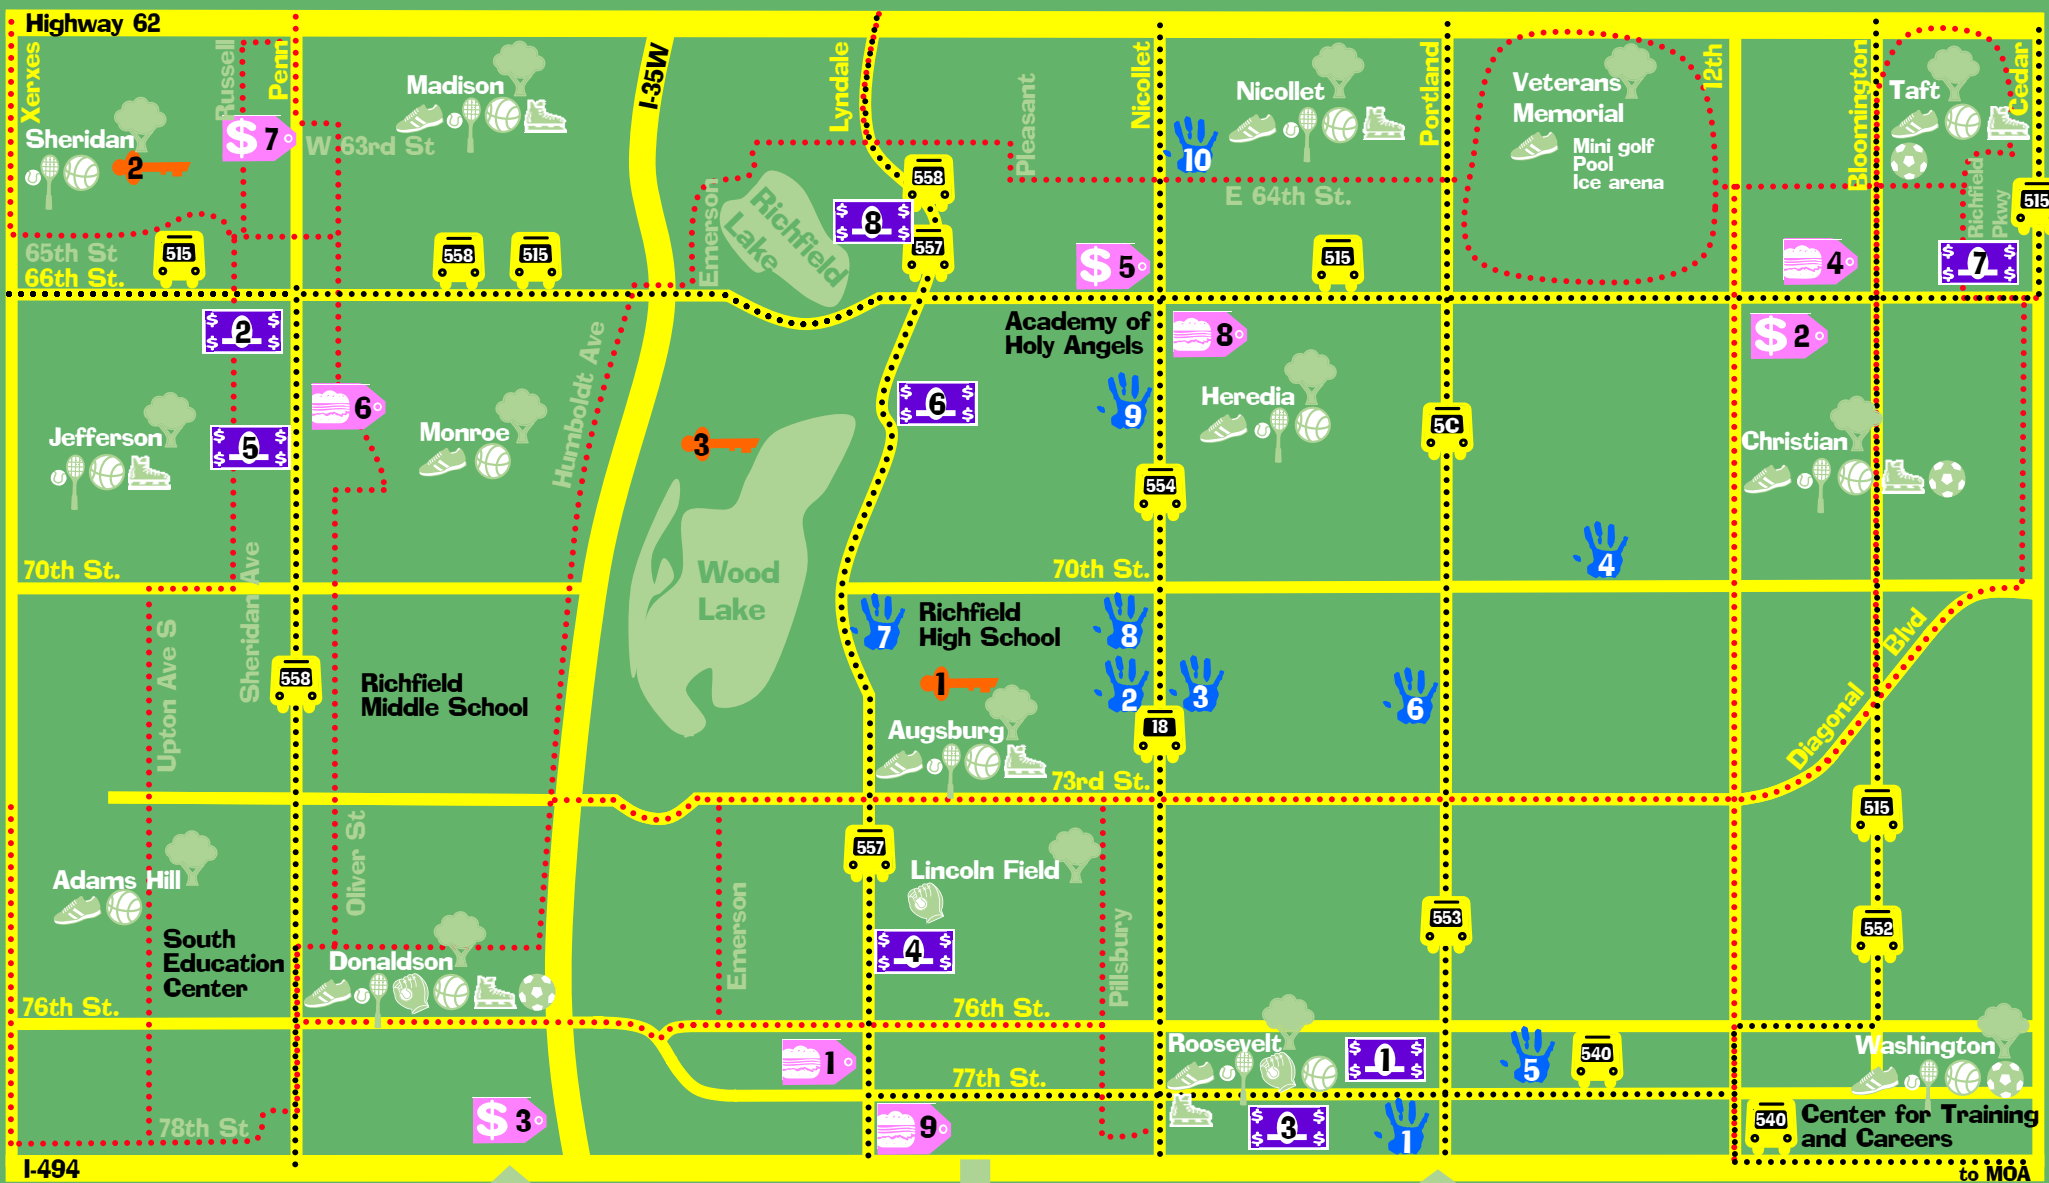

## ACTION CREW APPROVED YOUTH-FRIENDLY OPPORTUNITIES...

RETAIL	
<b>1. Chipotle</b>	7644 Lyndale Ave S
<b>2. DePaul Lettering</b>	1315 E 66th St
<b>3. Dick's Sporting Goods</b>	1700 W 78th St
<b>4. El Jalapeño Market</b>	1430 E 66th St
<b>5. Foot Locker</b>	38 W 66th St
<b>6. Gary's Ice Cream</b>	6633 Penn Ave S
<b>7. Lariat Lanes</b>	6320 Penn Ave S
<b>8. Old Country Buffet</b>	9 E 66th St
<b>9. Ramada</b>	7745 Lyndale Ave S

EMPLOYMENT	
<b>1. Arby's</b>	7744 5th Ave S
<b>2. Bruegger's Bagel Bakery</b>	6600 Penn Ave S
<b>3. Burger King</b>	130 E 78th St
<b>4. Dairy Queen</b>	7533 Lyndale Ave S
<b>5. Fireside Pizza</b>	6736 Penn Ave S
<b>6. McDonalds</b>	6645 Lyndale Ave S
<b>7. Target</b>	6445 Richfield Pkwy
<b>8. Wendy's</b>	6500 Lyndale Ave S

## YOUTH ACTION CREW

**THE MAP TO YOUTH-FRIENDLY OPPORTUNITIES STARTS HERE**

[WWW.RICHFIELDYAC.ZXQ.NET](http://WWW.RICHFIELDYAC.ZXQ.NET)

VOLUNTEERING	
<b>1. Family Multicultural Resource Center</b>	7145 Harriet Ave Rm 100
<b>2. Fraser Center</b>	2400 W 64th St
<b>3. Wood Lake Nature Center</b>	6710 Lake Shore Dr
Visit our Web site for a more detailed list of volunteer opportunities	

COMMUNITY ORGANIZATIONS	
<b>1. Assumption Catholic Church</b>	305 E 77th St
<b>2. Augsburg Library</b>	7100 Nicollet Ave
<b>3. Church of New Life</b>	7101 Nicollet Ave S

<b>4. Community Ed/ R.E.A.D.Y.</b>	7001 Harriet Ave S
<b>5. House of Prayer Church</b>	7625 Chicago Ave S
<b>6. Hope Church</b>	7132 Portland Ave S
<b>7. Oak Grove Church</b>	7045 Lyndale Ave S
<b>8. Recreation Services</b>	7000 Nicollet Ave
<b>9. St. Peter's Church</b>	6730 Nicollet Ave
<b>10. Storefront</b>	6425 Nicollet Ave S
<b>Cornerstone</b>	952-884-0576
<b>Public Health</b>	952-563-8900
<b>Tree House</b>	952-253-0912